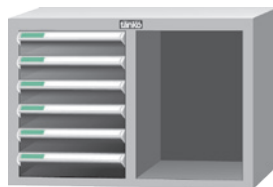

A4M-206P
H380xW586xD348
Drawer: 6 PCS
170pcs/20ft; 340pcs/40ft