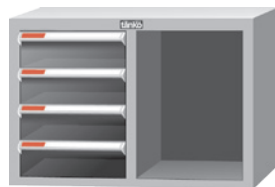

**A4L-204P**  
H380xW586xD348  
Drawer: 4 PCS  
170pcs/20ft; 340pcs/40ft

**A4M-206P**  
H380xW586xD348  
Drawer: 6 PCS  
170pcs/20ft; 340pcs/40ft

**A4L-208**  
H380xW586xD348  
Drawer: 8 PCS  
170pcs/20ft; 340pcs/40ft